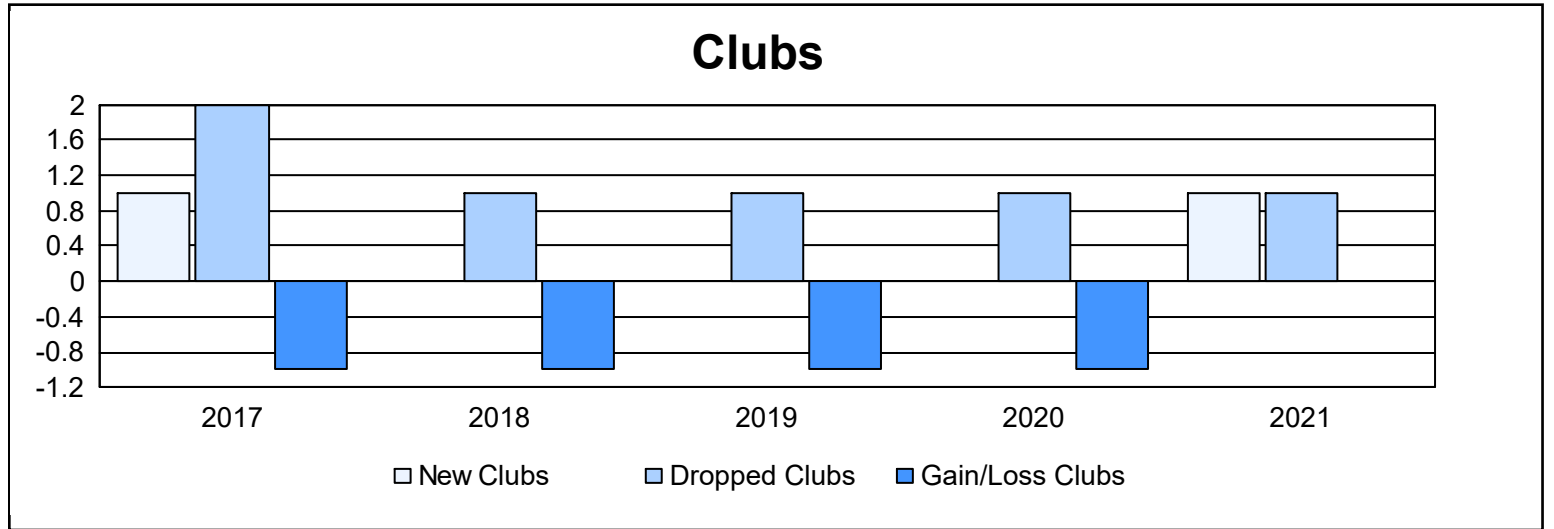

Year	New Clubs	Dropped Clubs	Gain/ Loss Clubs	New Members	Charter Members	Reinstate Members	Transfer Members	Total Member Added	Total Members Dropped	Gain/ Loss Members
2016-2017	1	2	-1	145	28	7	6	186	174	12
2017-2018	0	1	-1	119	0	9	17	145	177	-32
2018-2019	0	1	-1	69	0	4	7	80	184	-104
2019-2020	0	1	-1	94	1	6	7	108	113	-5
2020-2021	1	1	0	91	33	0	13	137	134	3
<b>Average</b>	<b>0</b>	<b>1</b>	<b>-1</b>	<b>104</b>	<b>12</b>	<b>5</b>	<b>10</b>	<b>131</b>	<b>156</b>	<b>-25</b>

### Membership Composition June 2021 Cumulative