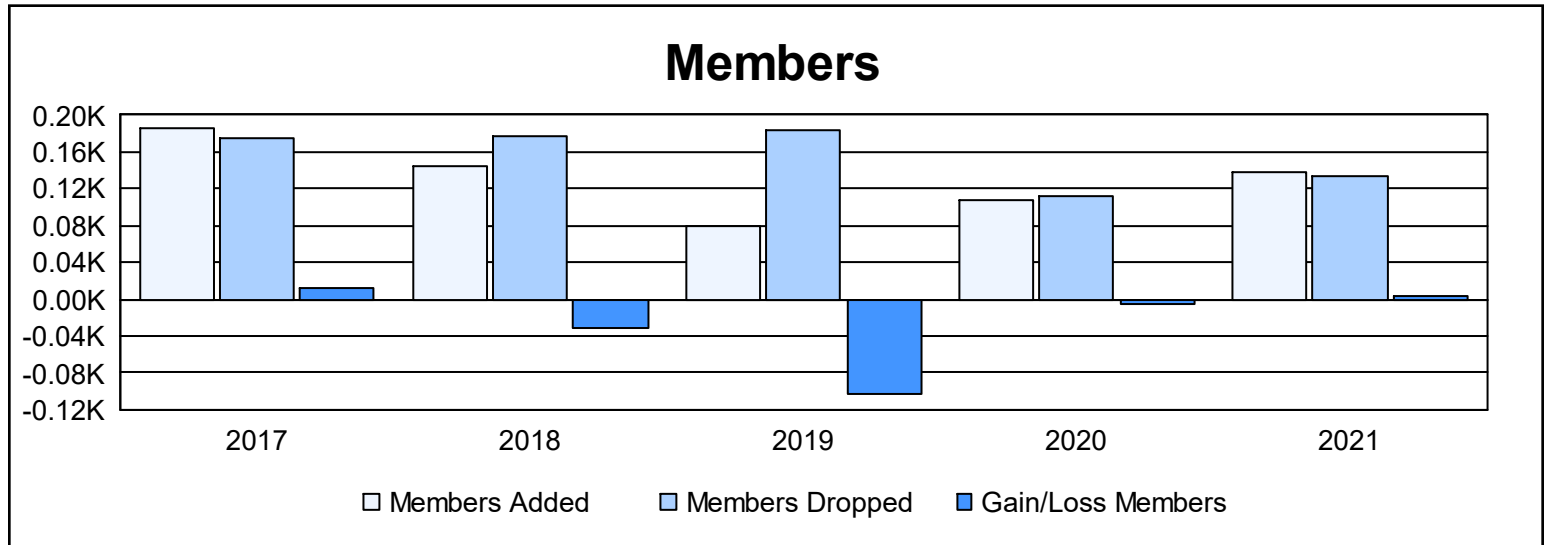

Year	New Clubs	Dropped Clubs	Gain/ Loss Clubs	New Members	Charter Members	Reinstate Members	Transfer Members	Total Member Added	Total Members Dropped	Gain/ Loss Members
2016-2017	1	2	-1	145	28	7	6	186	174	12
2017-2018	0	1	-1	119	0	9	17	145	177	-32
2018-2019	0	1	-1	69	0	4	7	80	184	-104
2019-2020	0	1	-1	94	1	6	7	108	113	-5
2020-2021	1	1	0	91	33	0	13	137	134	3
<b>Average</b>	<b>0</b>	<b>1</b>	<b>-1</b>	<b>104</b>	<b>12</b>	<b>5</b>	<b>10</b>	<b>131</b>	<b>156</b>	<b>-25</b>

### Membership Composition June 2021 Cumulative