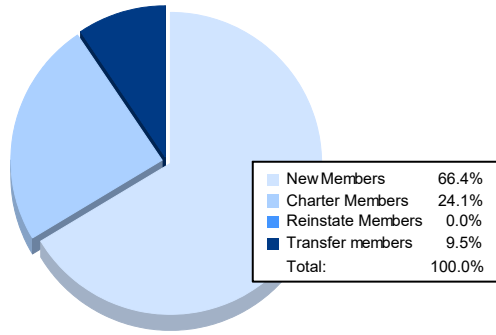

Year	New Clubs	Dropped Clubs	Gain/ Loss Clubs	New Members	Charter Members	Reinstate Members	Transfer Members	Total Member Added	Total Members Dropped	Gain/ Loss Members
2016-2017	1	2	-1	145	28	7	6	186	174	12
2017-2018	0	1	-1	119	0	9	17	145	177	-32
2018-2019	0	1	-1	69	0	4	7	80	184	-104
2019-2020	0	1	-1	94	1	6	7	108	113	-5
2020-2021	1	1	0	91	33	0	13	137	134	3
<b>Average</b>	<b>0</b>	<b>1</b>	<b>-1</b>	<b>104</b>	<b>12</b>	<b>5</b>	<b>10</b>	<b>131</b>	<b>156</b>	<b>-25</b>

### Membership Composition June 2021 Cumulative

### Gender Composition June 2021 Cumulative